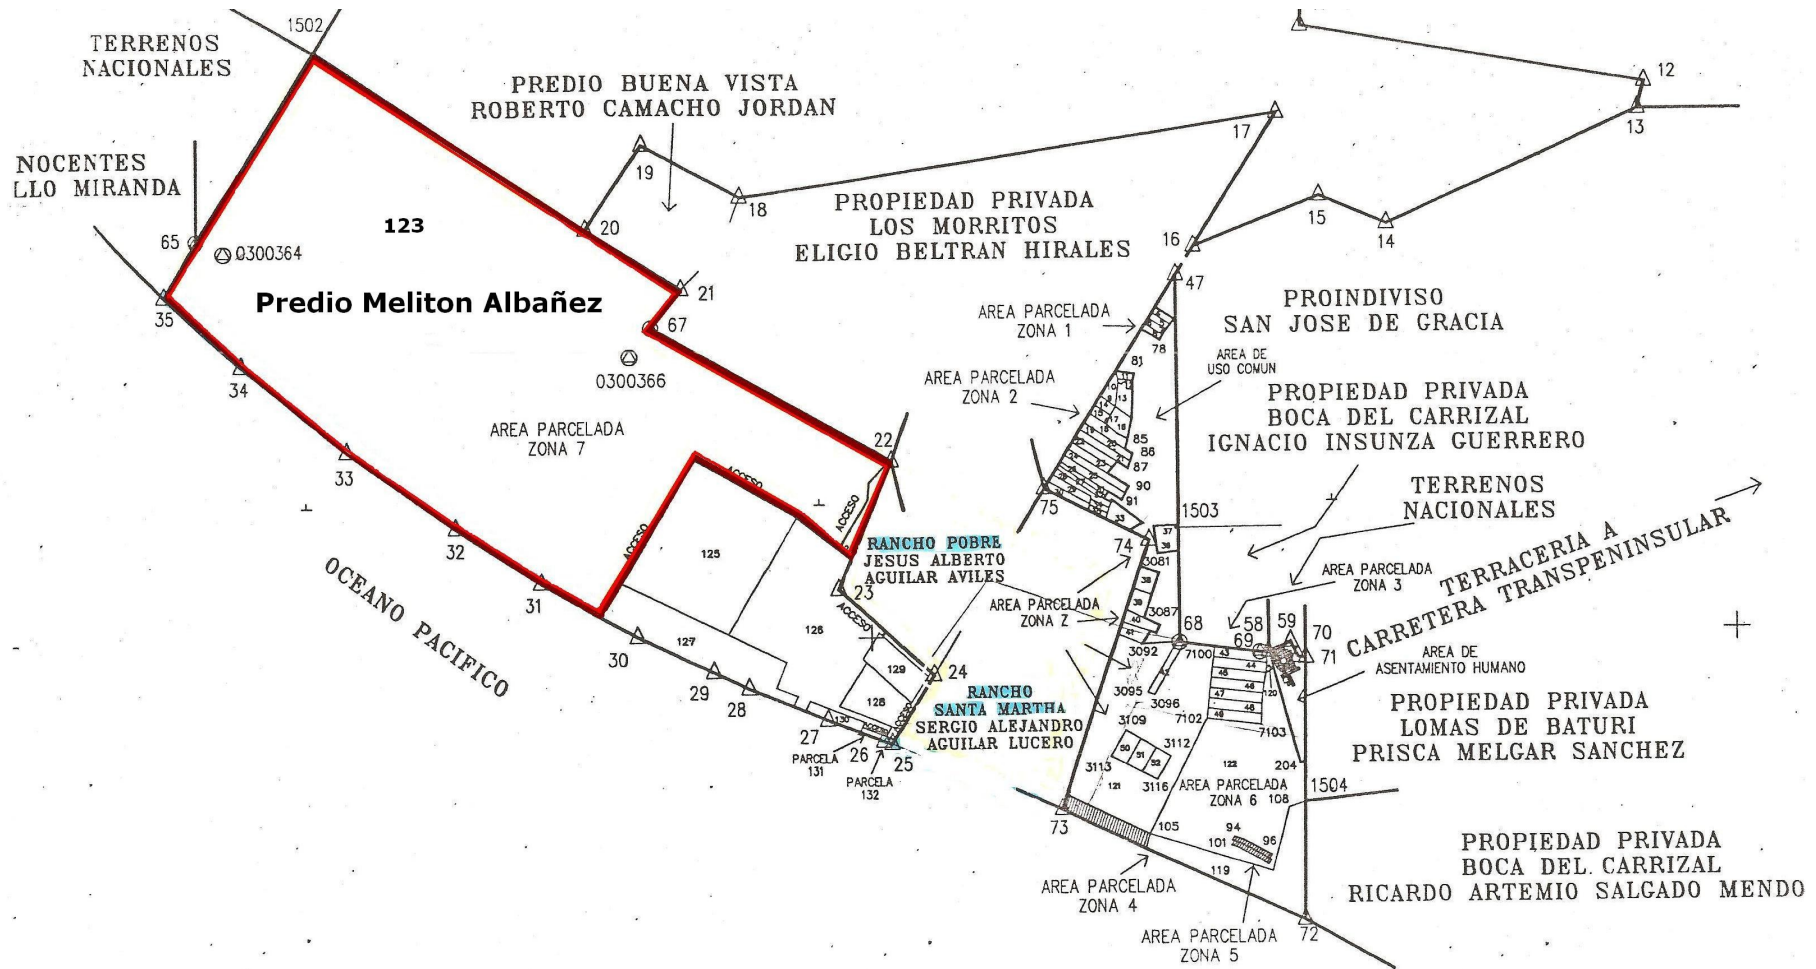

Baja Investment Properties
PO Box 212013 Chula Vista, CA. 91921
Ph 619 623 5600 Fax 619 872 0684

PLOT: